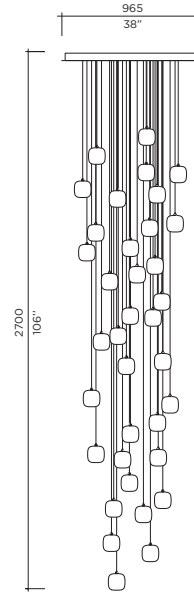

Model Size 115
Ref. # 36MM.07.931.__
Lamp G4 Bi-Pin 12v - 120V/220V
36 x 10W (Standard lamp available)
G-4 Bi-Pin LED 2700K
120V/220V - 12V
36 x 2W (optional)