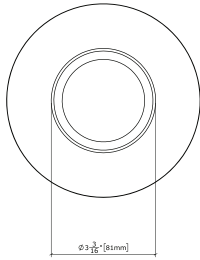

- Available in two finishes
- Integrated LED 3000K
- Wall or ceiling mounted
- Average Rated Life: 50,000 hours
- Triac/ELV dimming
- Dimmable LED 2700K

OPTIONS

MATTE
WHITE 10

ANODIZED
GOLD 24

Model Hito
 Size 81mm
 Ref. # SM.07.647_01
 (metal.whiskyglass)
 Lamping 6W integrated AC LED module
 3000K, RA80+, 440lm
 Triac/ELV dimmable
 Average Rated Life: 50,000 hours