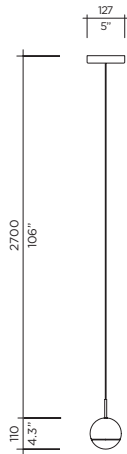

Model Wandering Star Suspension
Size 110
Ref. # SM.07.351._._
Lamping 5.5W LED
3000K, 440Lm
Triac/ELV/0-10V Dimming Available
Dims from 100% - 15%