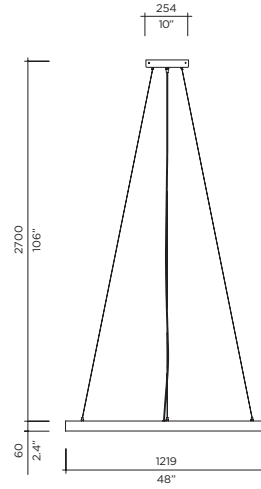

Model **Ring Suspension**
Size 1219
Ref. # GM.07.500._._
Lamping 1 x 48w LED
3000K, 3840Lm

	SM	MM	GM
Lbs	9	14	29
Kg	4	6.4	13.2