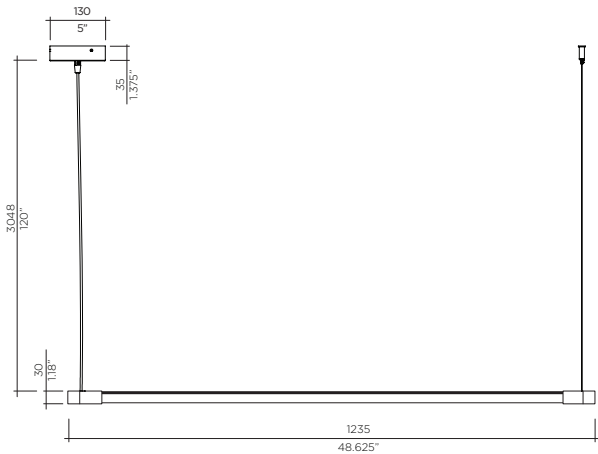

Model **Thin LED Suspension**
Size 1235
Ref. # SM.07.951___L
Lamping 1 x 16W LED
3000K, 1280Lm
0-10V and ELV Dimming