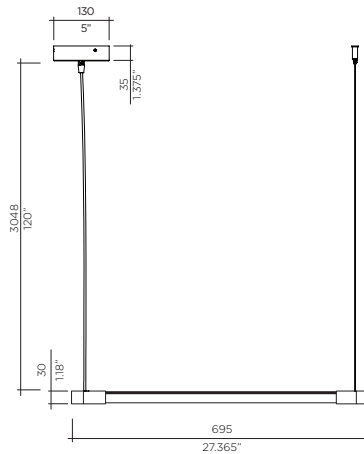

Model **Thin LED Suspension**
Size 695
Ref. # XBM.07.951___L
Lamping 1 x 8W LED
3000K, 640Lm
0-10V and ELV Dimming

	SM	BM	XBM
Lbs	1	1	1
Kg	.45	.45	.45