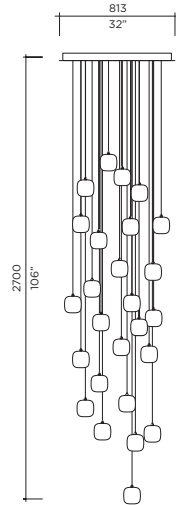

Model Size 115
Ref. # 26MM.07.931.__
Lamp G4 Bi-Pin 12v - 120V/220V
26 x 10W (Standard lamp available)
G-4 Bi-Pin LED 2700K
120V/220V - 12V
26 x 2W (optional)