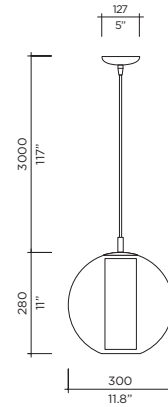

Model Ilu Suspension
Size 300
Ref. # SM.07.901_ _ _ _
Lamp E26 / E27 (120V/220V)
1 x 40W max
Incandescent
1 x 40W equivalent

	SM	MM	GM
Lbs	3	4	5
Kg	1.4	1.8	2.3