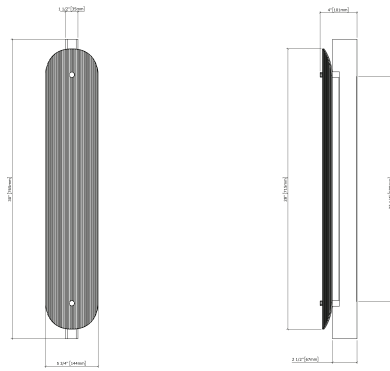

Model Linea Sconce
Size 765mm
Ref. # MM.09.233._ _
Lamping 30W integrated AC LED module
3000K, CRI 90, 2700lm
Triac/ELV dimmable
Average Rated Life:
40,000 - 50,000 hours