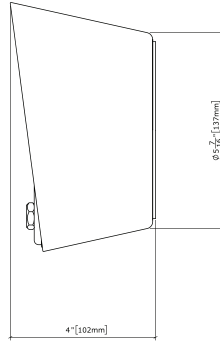

Model	Signal
Size	175mm
Ref. #	SM.09.820._ _
Lamping	9W integrated AC LED module 3000K, RA80+, 870lm Triac/ELV dimmable Average Rated Life: 50,000 hours
	⚡