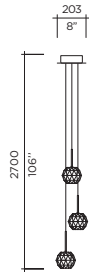

SMOKE 21

Model **Gemma Suspension**
 Size 100
 Ref. # MM.07.921._._
 Lamp G4 Bi-Pin 12v - 120V/220V
 1 x 10W (Standard lamp available)
 G-4 Bi-Pin LED 2700K
 120V/220V - 12V
 1 x 2W (optional)

Model **Gemma Suspension**
 Size 100
 Ref. # 3MM.07.921._._
 Lamp G4 Bi-Pin 12v - 120V/220V
 3 x 10W (Standard lamp available)
 G-4 Bi-Pin LED 2700K
 120V/220V - 12V
 3 x 2W (optional)