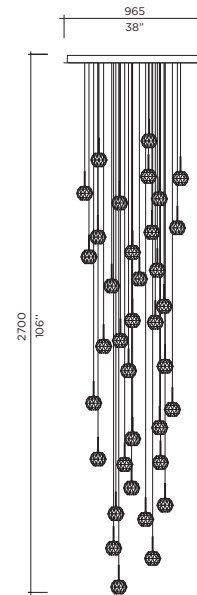

Model **Gemma Suspension**
Size 100
Ref. # 36MM.07.921._._
Lamp G4 Bi-Pin 12v - 120V/220V
36 x 10W (Standard lamp available)
G-4 Bi-Pin LED 2700K
120V/220V - 12V
36 x 2W (optional)