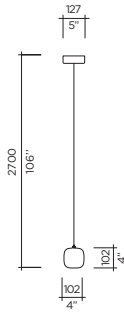

OPTIONS

AMBER 11

CLEAR 12

SMOKE 21

Model Size 115
 Ref. # MM.07.931.__
 Lamp G4 Bi-Pin 12v - 120V/220V
 1 x 10W (Standard lamp available)
 G-4 Bi-Pin LED 2700K
 120V/220V - 12V
 1 x 2W (optional)

Model Size 115
 Ref. # 3MM.07.931.__
 Lamp G4 Bi-Pin 12v - 120V/220V
 3 x 10W (Standard lamp available)
 G-4 Bi-Pin LED 2700K
 120V/220V - 12V
 3 x 2W (optional)