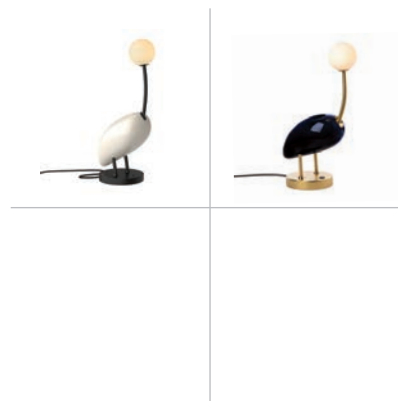

OPTIONS

MIDNIGHT
BLUE 25

BRUSHED
BRASS 45

HOT VANILLA
10

PAINTED BLACK
21