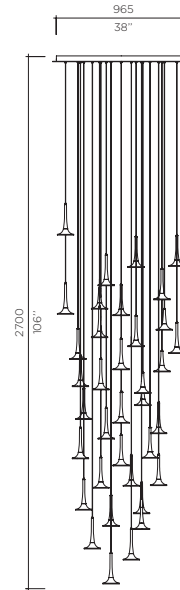

Model **Alo Suspension**
Size 152, 229
Ref. # 36SM.07.350__
36SMM.07.350__
Lamping 36 x 1W LED
3000K, 100Lm/ea.

SM
Lbs 2
Kg .9