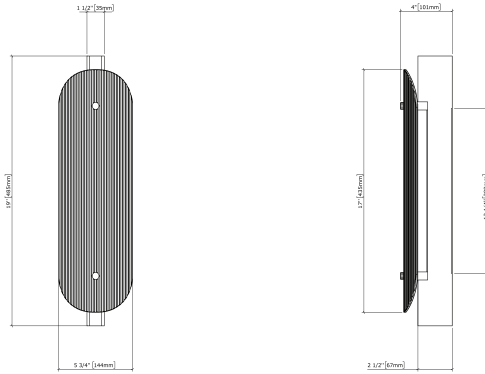

Model Linea Sconce
 Size 485mm
 Ref. # SM.09.233._ _
 Lamping 15W integrated AC LED module
 3000K, CRI 90, 1350lm
 Triac/ELV dimmable
 Average Rated Life:
 40,000 - 50,000 hours

Model Linea Sconce
 Size 765mm
 Ref. # MM.09.233._ _
 Lamping 30W integrated AC LED module
 3000K, CRI 90, 2700lm
 Triac/ELV dimmable
 Average Rated Life:
 40,000 - 50,000 hours