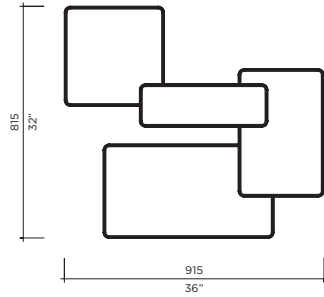

Model **Briggs Suspension**
Size 150, 350, 450, 600
Ref. # 4MM.07188__
Bulb 68W LED)
3000K