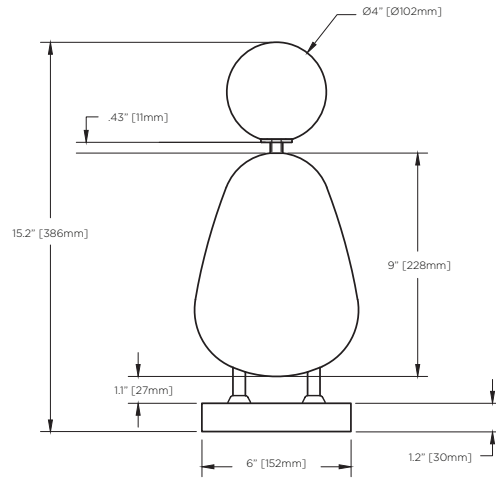

Model	Nancie
Size	386
Ref. #	SM.02.721_ _ _ _ _
Lamp	1x3W G9 LED
	2700K