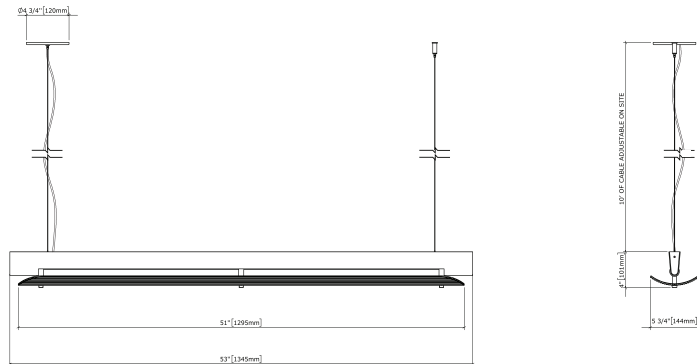

Model Linea Sconce
 Size 485mm
 Ref. # SM.09.233._ _
 Lamping 15W integrated AC LED module
 3000K, CRI 90, 1350lm
 Triac/ELV dimmable
 Average Rated Life:
 40,000 - 50,000 hours

Model Linea Sconce
 Size 765mm
 Ref. # MM.09.233._ _
 Lamping 30W integrated AC LED module
 3000K, CRI 90, 2700lm
 Triac/ELV dimmable
 Average Rated Life:
 40,000 - 50,000 hours