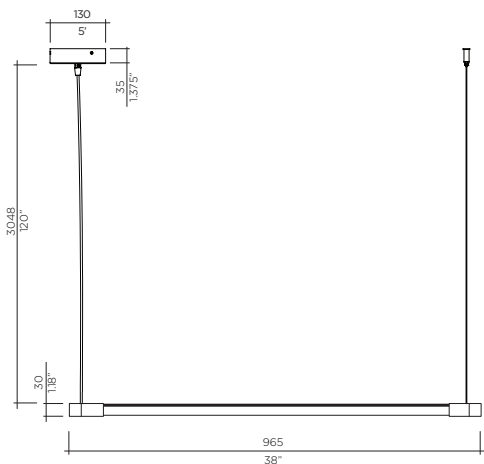

Model **Thin LED Suspension**
Size 965
Ref. # BM.07.951___L
Lamping 1 x 12W LED
3000K, 960Lm
0-10V and ELV Dimming