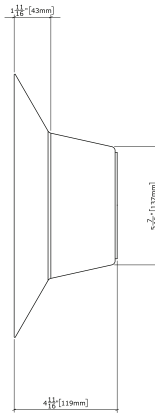

Model	Signal
Size	306mm
Ref. #	MM.09.820._ _
Lamping	9W integrated AC LED module 3000K, RA80+, 870lm Triac/ELV dimmable Average Rated Life: 50,000 hours
	⚡

	SM	MM
Lbs	2	3
Kg	0.9	1.3