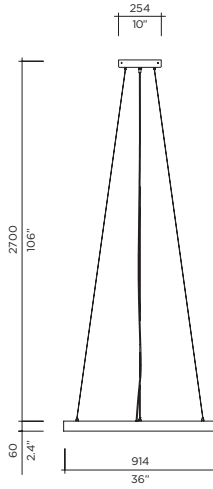

Dimming options are available

Diffuser is included

LED

*Custom canopies are available for orders above \$5K only.

Model **Ring Suspension**
 Size 610
 Ref. # SM.07.500._._
 Lamping 1 x 30W LED
 3000K, 2400Lm