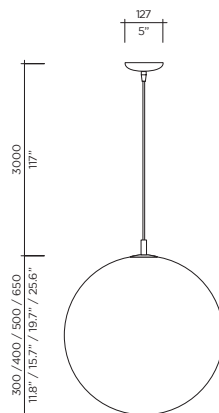

Model **Globo Suspension**
Size 300, 400, 500, 650
Ref. # SM.07.381__
MM.07.382__
GM.07.383__
XGM.07.384__
Lamp E26 / E27 (120V/220V)
1 x 100W max (650, 500 only)
Incandescent
1 x 60W max (400, 300 only)
Incandescent
1 x 100W equivalent
1 x 60W equivalent

	BM	SM	MM	GM
Lbs	4	8	9	14
Kg	1.8	3.6	4.1	6.4