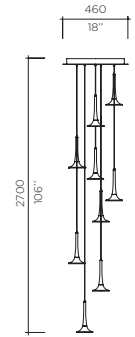

MIRRORED
COPPER **22**

MIRRORED
GOLD **24**

HAIRLINE
BRONZE **45**

Model **Alo Suspension**
 Size 152, 229
 Ref. # SM.07.350__
 MM.07.350__
 Lamping 1 x 1W LED
 3000K, 100Lm/ea.

Model **Alo Suspension**
 Size 152, 229
 Ref. # 3SM.07.350__
 3MM.07.350__
 Lamping 3 x 1W LED
 3000K, 100Lm/ea.

Model **Alo Suspension**
 Size 152, 229
 Ref. # 5SM.07.350__
 5MM.07.350__
 Lamping 5 x 1W LED
 3000K, 100Lm/ea.

Model **Alo Suspension**
 Size 152, 229
 Ref. # 9SM.07.350__
 9MM.07.350__
 Lamping 9 x 1W LED
 3000K, 100Lm/ea.