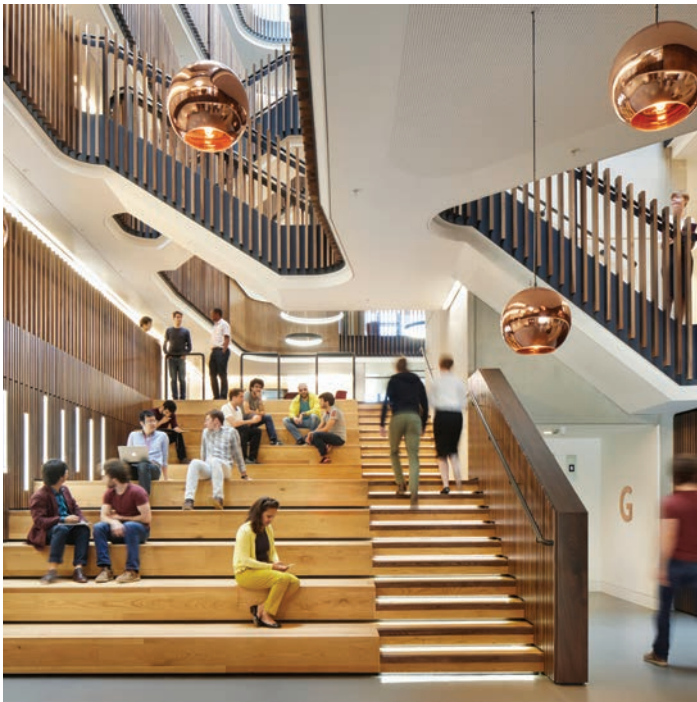

	BM	SM	MM	GM
Lbs	4	8	9	14
Kg	1.8	3.6	4.1	6.4

FORT KNOX

Designer | Filipe Lisboa

High-quality polycarbonate body for sizes SM, MM and GM

Spun metal body for size BM (baby) with white interior

Metalized interior and exterior finish