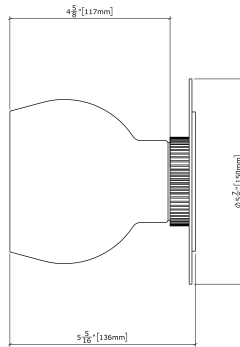

Model Hito Sconce
 Size 120mm
 Ref. # SM.07.647_02
 (metal.wineglass)
 Lamping 6W integrated AC LED module
 3000K, RA80+, 440lm
 Triac/ELV dimmable
 Average Rated Life: 50,000 hours

Model Hito Sconce
 Size 213mm
 Ref. # SM.07.647_03
 (metal.martiniglass)
 Lamping 6W integrated AC LED module
 3000K, RA80+, 440lm
 Triac/ELV dimmable
 Average Rated Life: 50,000 hours