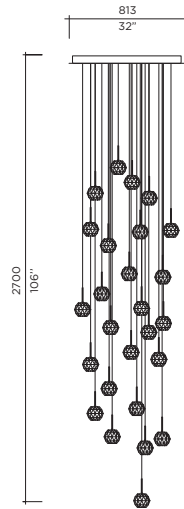

Model **Gemma Suspension**
Size 100
Ref. # 26MM.07.921._._
Lamp G4 Bi-Pin 12v - 120V/220V
26 x 10W (Standard lamp available)
G-4 Bi-Pin LED 2700K
120V/220V - 12V
26 x 2W (optional)