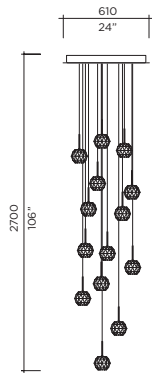

Model **Gemma Suspension**
Size 100
Ref. # 14MM.07.921._._
Lamp G4 Bi-Pin 12v - 120V/220V
14 x 10W (Standard lamp available)
G-4 Bi-Pin LED 2700K
120V/220V - 12V
14 x 2W (optional)