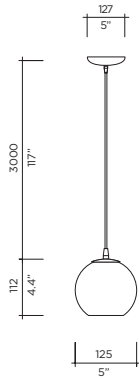

Model Fort Knox Suspension
Size 125
Ref. # BM.07.798__
Lamp G-4 Bi-Pin (12V-120V/220V)
1 x 20W max (G4 Halogen)
1 x 2W LED (G4)