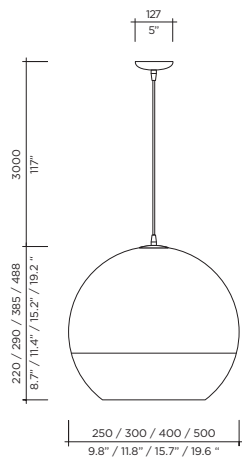

Model **Bolio Suspension**
Size 250, 300, 400, 500
Ref. # BM.07.120.___
SM.07.120.___
MM.07.121.___
GM.07.122.___
Lamp E26 / E27 (120V/220V)
1 x 40W max (250 only)
1 x 60W max (300 only)
1 x 75W max (400, 500)
Incandescent
1 x 40W equivalent
1 x 60W equivalent
1 x 75W equivalent

	BM	SM	MM	GM
Lbs	1	1	2	3
Kg	.5	.5	1	1.4