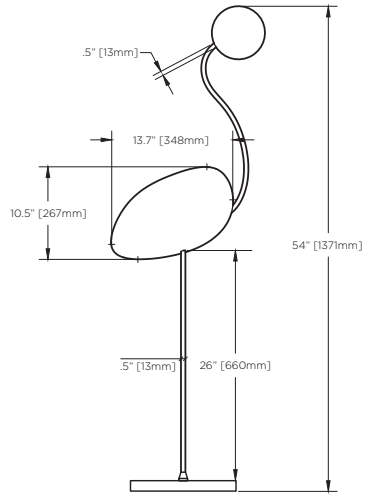

Model **Fred**
Size **1371**
Ref. # **MM.08.720_ _ _ _**
Lamp **1x3W G9 LED**
LED **2700K**

FRED SPECS