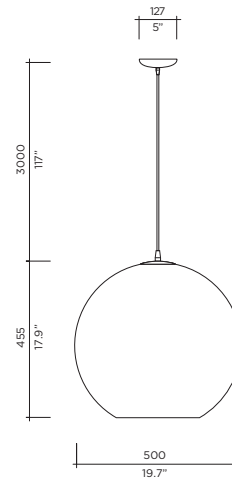

Model Fort Knox Suspension
Size 500
Ref. # GM.07.798__
Lamp E26 / E27 (120V/220V)
1 x 75W max (Incandescent)
1 x 75W equivalent

	BM	SM	MM	GM
Lbs	1	1	2	3
Kg	.45	.45	.9	1.4