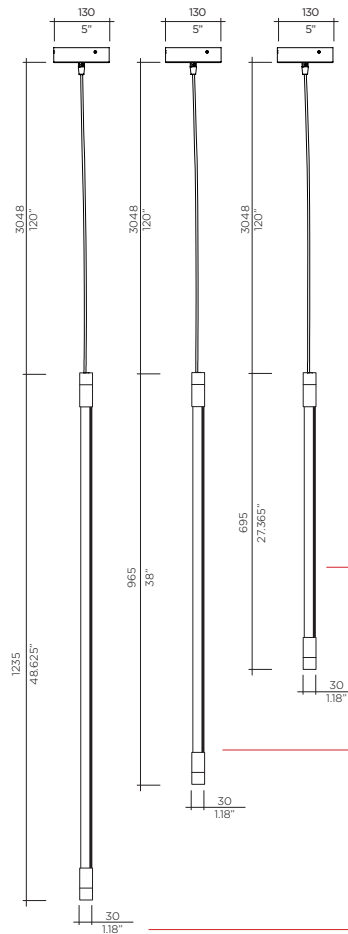

VERTICAL CONFIGURATION

Model **Thin LED Suspension**
Size 695
Ref. # XBM.07.950___L
Lamping 1 x 8W LED
3000K, 640Lm
0-10V and ELV Dimming

Model **Thin LED Suspension**
Size 965
Ref. # BM.07.950___L
Lamping 1 x 12W LED
3000K, 960Lm
0-10V and ELV Dimming

Model **Thin LED Suspension**
Size 1235
Ref. # SM.07.950___L
Lamping 1 x 16W LED
3000K, 1280Lm
0-10V and ELV Dimming