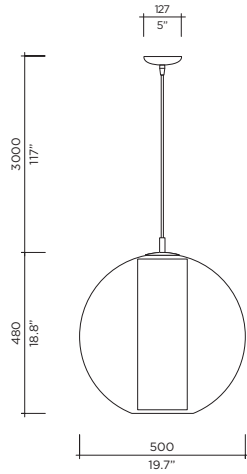

Model **Gemma Suspension**
 Size 100
 Ref. # 36MM.07.921._._
 Lamp G4 Bi-Pin 12v - 120V/220V
 36 x 10W (Standard lamp available)
 G-4 Bi-Pin LED 2700K
 120V/220V - 12V
 36 x 2W (optional)

ILU

Designer | VISO Design Studio

High-quality clear polycarbonate body
Hand-painted Murano-style glass
Chrome metal components
LED option is available

INSERT OPTIONS

WHITE 10

Model Ilu Suspension
Size 500
Ref. # GM.07.903_ _ _ _
Lamp E26 / E27 (120V/220V)
 1 x 60W max
 (Incandescent)
 1 x 60W equivalent