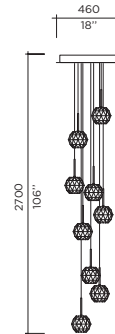

Model **Gemma Suspension**
Size 100
Ref. # 9MM.07.921._._
Lamp G4 Bi-Pin 12v - 120V/220V
9 x 10W (Standard lamp available)
G-4 Bi-Pin LED 2700K
120V/220V - 12V
9 x 2W (optional)