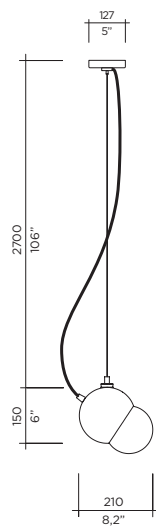

Model **The Maggie Suspension**
Size 210
Ref. # SM.07.301_ _ _
Lamp 7W LED
3000K, 680Lm
LED Triac/ELV/0-10V Dimming Available
Dims from 100% - 15%
⚡

MM
Lbs 4
Kg 1.8