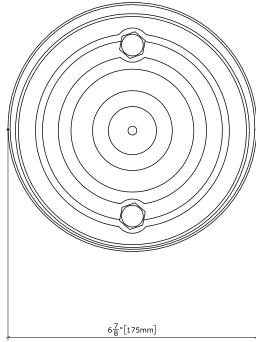

Model	Signal
Size	175mm
Ref. #	SM.09.820._ _
Lamping	9W integrated AC LED module 3000K, RA80+, 870lm Triac/ELV dimmable Average Rated Life: 50,000 hours
	⚡