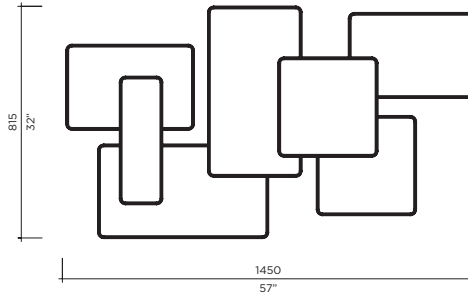

Model **Briggs Suspension**
Size 150, 350, 450, 600
Ref. # 7MM.07188__
Bulb 127W LED
3000K

	BM	SM	MM	GM
Lbs	10.5	13.3	16.3	21.6
Kg	4.8	6	7.4	9.8