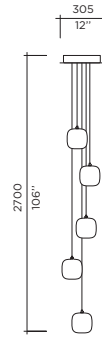

OPTIONS

AMBER 11

CLEAR 12

SMOKE 21

Model Size 115
 Ref. # MM.07.931.__
 Lamp G4 Bi-Pin 12v - 120V/220V
 1 x 10W (Standard lamp available)
 G-4 Bi-Pin LED 2700K
 120V/220V - 12V
 1 x 2W (optional)

Model Size 115
 Ref. # 3MM.07.931.__
 Lamp G4 Bi-Pin 12v - 120V/220V
 3 x 10W (Standard lamp available)
 G-4 Bi-Pin LED 2700K
 120V/220V - 12V
 3 x 2W (optional)