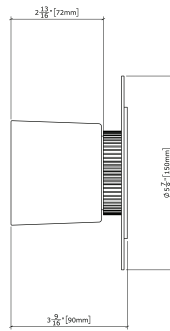

Model Hito
Size 81mm
Ref. # SM.07.647_01
(metal.whiskyglass)
Lamping 6W integrated AC LED module
3000K, RA80+, 440lm
Triac/ELV dimmable
Average Rated Life: 50,000 hours