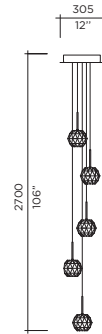

SMOKE 21

Model **Gemma Suspension**
 Size 100
 Ref. # MM.07.921._._
 Lamp G4 Bi-Pin 12v - 120V/220V
 1 x 10W (Standard lamp available)
 G-4 Bi-Pin LED 2700K
 120V/220V - 12V
 1 x 2W (optional)

Model **Gemma Suspension**
 Size 100
 Ref. # 3MM.07.921._._
 Lamp G4 Bi-Pin 12v - 120V/220V
 3 x 10W (Standard lamp available)
 G-4 Bi-Pin LED 2700K
 120V/220V - 12V
 3 x 2W (optional)