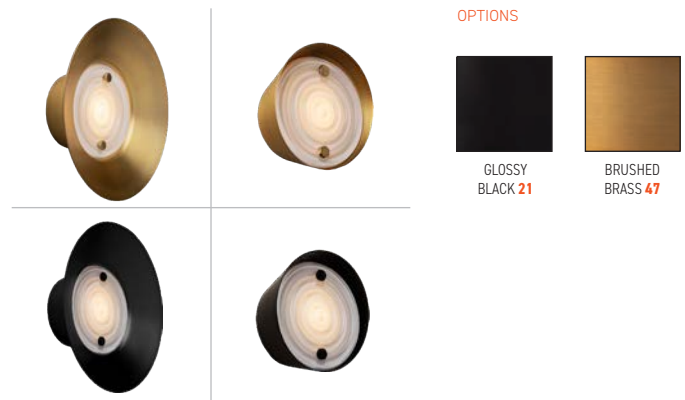

SIGNAL

Designer | VISO Design Studio

The Signal collection features fixtures with a Fresnel-inspired lens made from borosilicate glass, similar to those found in lighthouses and searchlights.

This collection is a beautiful expression of simple design, highlighted by the succession of concentric rings that draws you in and soothes you with its minimalist design.

Two different sized housing, available in Glossy Black and Brushed Brass, provide different concentration and angles of light. This piece lights a distinctive path in any application: indoor or outdoor.

- Available in two finishes
- Integrated LED 3000K
- Wall or ceiling mounted
- Indoor/Outdoor installation
- Average Rated Life: 50,000 hours
- Triac/ELV dimming