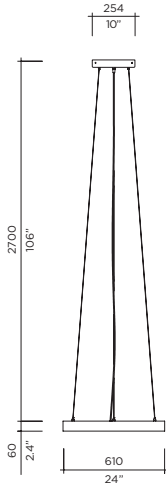

Model **Ring Suspension**
Size 610
Ref. # SM.07.500._._
Lamping 1 x 30W LED
3000K, 2400Lm