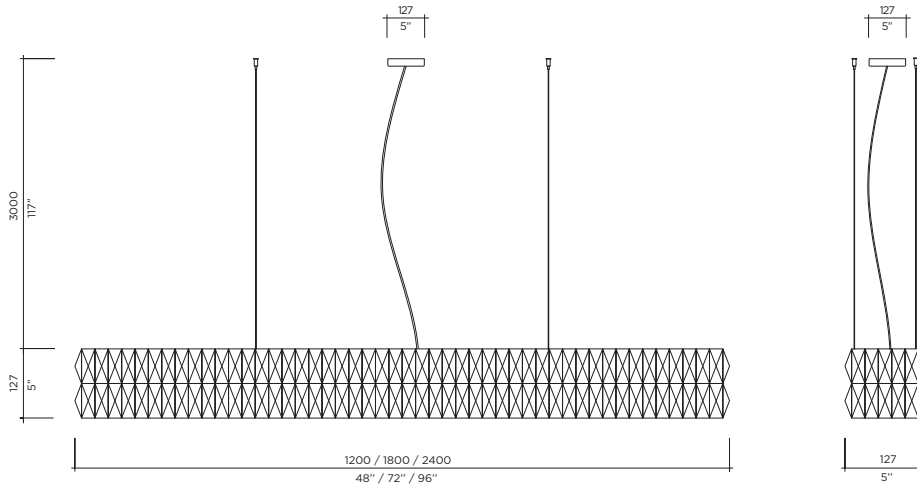

Model Gia Suspension
Size 1200, 1800, 2400
Ref. # SM.07.271
MM.07.271
GM.07.271
Lamp G9 Bi-Pin Halogen (120V/220V)
5 x 25W (1200)
7 x 25W (1800)
10 x 25W (2400)
5 x 25W equivalent
7 x 25W equivalent
10 x 25W equivalent

	SM	MM	GM
Lbs	35	45	58
Kg	15.9	20.4	26.3