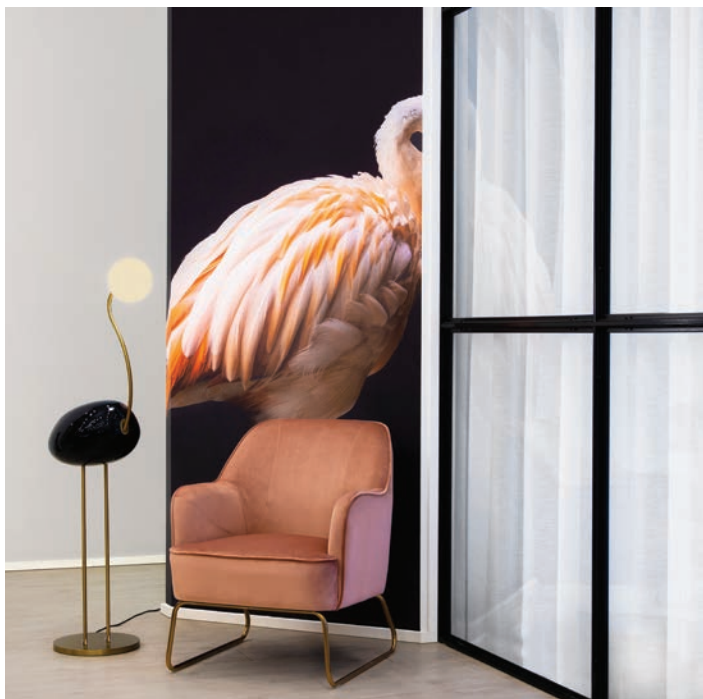

Fred is bold, elegant, and majestic - poised to make a statement no matter where he goes. Elevated by two brushed metal legs and a metal base, this floor lamp features an opal glass diffuser that sits on a curved neck extending from a high-gloss painted resin body. Fred radiates impeccable style and effortlessly assumes the center of attention in any space.