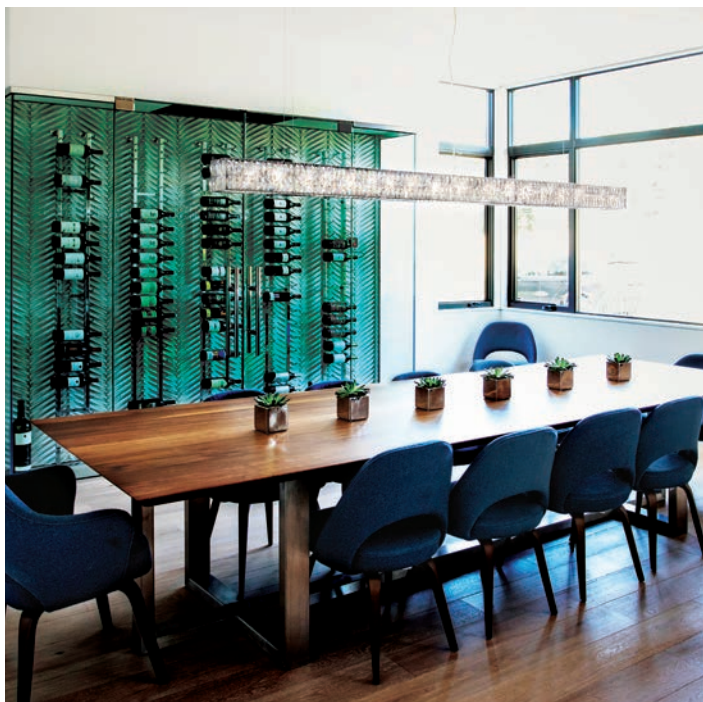

GIA LINEAR

Designer | VISO Design Studio