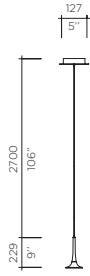

Model **Alo Suspension**
Size 152, 229
Ref. # SM.07.350__
MM.07.350__
Lamping 1 x 1W LED
3000K, 100Lm/ea.