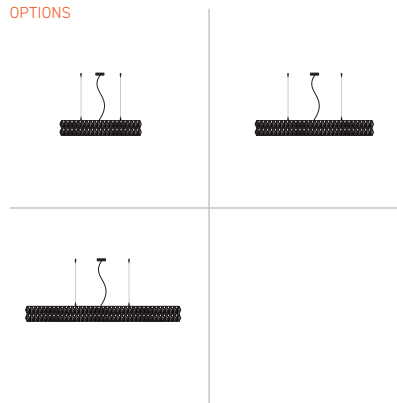

GIA LINEAR

Designer | VISO Design Studio

Dazzling four faceted Asfour crystals
Chrome plated frame
Chrome metal canopy
Custom designs and drops are available
LED option is available

OPTIONS