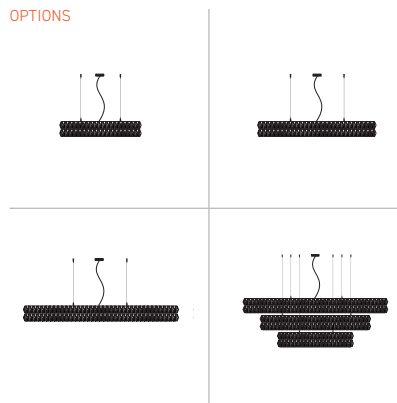

GIA ROUND

Designer | VISO Design Studio

Dazzling four faceted Asfour crystals
Chrome plated frame
Chrome metal canopy
Custom designs and drops are available
LED option is available

OPTIONS