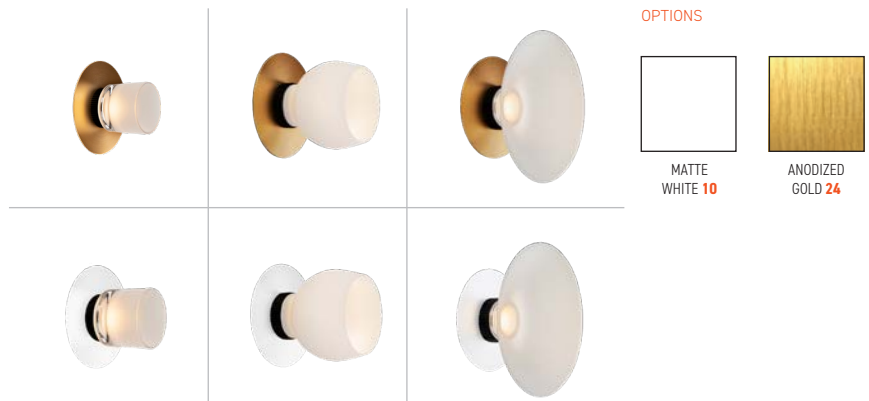

An LED bulb embedded in a black anodized aluminum base gives off a soft glow through the glass shade. Its small footprint makes this an easy and elegant sconce to include in any environment. Cheers to that!

- Available in two finishes
- Integrated LED 3000K
- Wall or ceiling mounted
- Average Rated Life: 50,000 hours
- Triac/ELV dimming
- Dimmable LED 2700K

OPTIONS

MATTE
WHITE 10

ANODIZED
GOLD 24

Model Hito
 Size 81mm
 Ref. # SM.07.647_01
 (metal.whiskyglass)
 Lamping 6W integrated AC LED module
 3000K, RA80+, 440lm
 Triac/ELV dimmable
 Average Rated Life: 50,000 hours

The elegant bend metal spine is available in Aluminum or Brass, allowing for customization to your specific interior design. The sconce is lit with a linear LED lamp and is compatible with a variety of dimming platforms. A simple and elegant surface mounted fixture perfect for countless residential and hospitality applications.

Fred is bold, elegant, and majestic - poised to make a statement no matter where he goes. Elevated by two brushed metal legs and a metal base, this floor lamp features an opal glass diffuser that sits on a curved neck extending from a high-gloss painted resin body. Fred radiates impeccable style and effortlessly assumes the center of attention in any space.