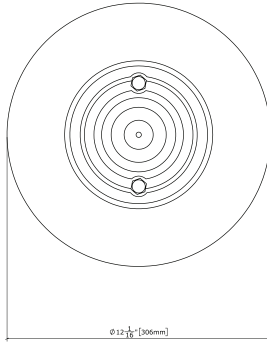

Model	Signal
Size	306mm
Ref. #	MM.09.820._ _
Lamping	9W integrated AC LED module 3000K, RA80+, 870lm Triac/ELV dimmable Average Rated Life: 50,000 hours
	⚡

	SM	MM
Lbs	2	3
Kg	0.9	1.3