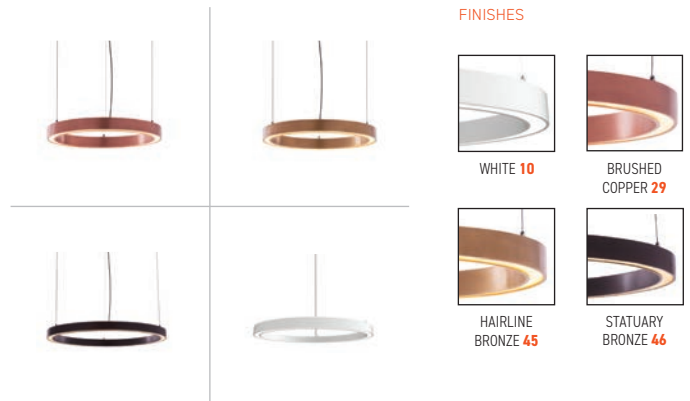

Plated steel body is available in multiple finishes

Custom sizes and colours are available

Custom canopies are available*

Dimming options are available

Diffuser is included

LED

*Custom canopies are available for orders above $5K only.