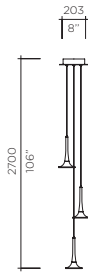

MIRRORED
COPPER **22**

MIRRORED
GOLD **24**

HAIRLINE
BRONZE **45**

Model **Alo Suspension**
 Size 152, 229
 Ref. # SM.07.350__
 MM.07.350__
 Lamping 1 x 1W LED
 3000K, 100Lm/ea.

Model **Alo Suspension**
 Size 152, 229
 Ref. # 3SM.07.350__
 3MM.07.350__
 Lamping 3 x 1W LED
 3000K, 100Lm/ea.

Model **Alo Suspension**
 Size 152, 229
 Ref. # 5SM.07.350__
 5MM.07.350__
 Lamping 5 x 1W LED
 3000K, 100Lm/ea.

Model **Alo Suspension**
 Size 152, 229
 Ref. # 9SM.07.350__
 9MM.07.350__
 Lamping 9 x 1W LED
 3000K, 100Lm/ea.