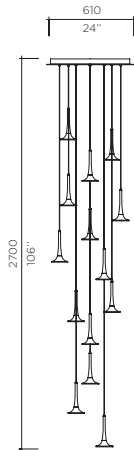

MIRRORED
COPPER **22**

MIRRORED
GOLD **24**

HAIRLINE
BRONZE **45**

Model **Alo Suspension**
 Size 152, 229
 Ref. # SM.07.350__
 MM.07.350__
 Lamping 1 x 1W LED
 3000K, 100Lm/ea.

Model **Alo Suspension**
 Size 152, 229
 Ref. # 3SM.07.350__
 3MM.07.350__
 Lamping 3 x 1W LED
 3000K, 100Lm/ea.

Model **Alo Suspension**
 Size 152, 229
 Ref. # 5SM.07.350__
 5MM.07.350__
 Lamping 5 x 1W LED
 3000K, 100Lm/ea.

Model **Alo Suspension**
 Size 152, 229
 Ref. # 9SM.07.350__
 9MM.07.350__
 Lamping 9 x 1W LED
 3000K, 100Lm/ea.