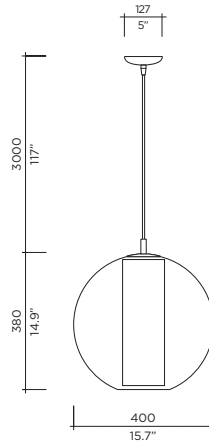

High-quality clear polycarbonate body
Hand-painted Murano-style glass
Chrome metal components
LED option is available

INSERT OPTIONS

WHITE 10

Model Ilu Suspension
Size 500
Ref. # GM.07.903_ _ _ _
Lamp E26 / E27 (120V/220V)
 1 x 60W max
 (Incandescent)
 1 x 60W equivalent