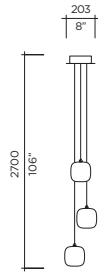

OPTIONS

AMBER 11

CLEAR 12

SMOKE 21

Model Size 115
 Ref. # MM.07.931.__
 Lamp G4 Bi-Pin 12v - 120V/220V
 1 x 10W (Standard lamp available)
 G-4 Bi-Pin LED 2700K
 120V/220V - 12V
 1 x 2W (optional)

Model Size 115
 Ref. # 3MM.07.931.__
 Lamp G4 Bi-Pin 12v - 120V/220V
 3 x 10W (Standard lamp available)
 G-4 Bi-Pin LED 2700K
 120V/220V - 12V
 3 x 2W (optional)