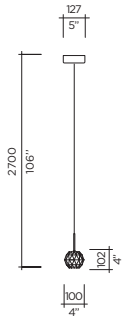

Model **Gemma Suspension**
Size 100
Ref. # MM.07.921._._
Lamp G4 Bi-Pin 12v - 120V/220V
1 x 10W (Standard lamp available)
G-4 Bi-Pin LED 2700K
120V/220V - 12V
1 x 2W (optional)