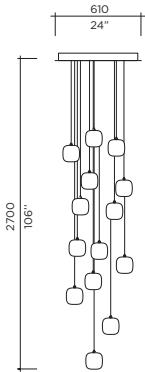

Model Size 115
Ref. # 14MM.07.931.__
Lamp G4 Bi-Pin 12v - 120V/220V
14 x 10W (Standard lamp available)
G-4 Bi-Pin LED 2700K
120V/220V - 12V
14 x 2W (optional)