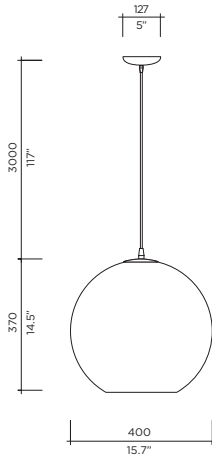

Model Fort Knox Suspension
Size 400
Ref. # MM.07.798__
Lamp E26 / E27 (120V/220V)
1 x 75W max (Incandescent)
1 x 75W equivalent