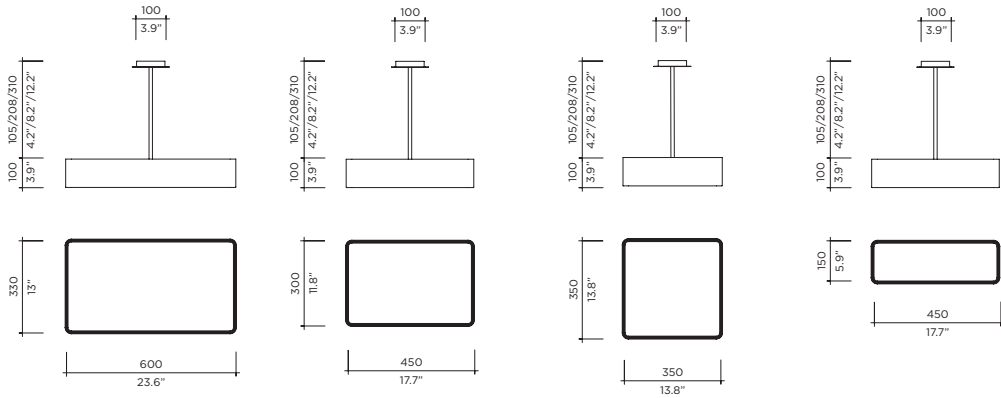

Model **Briggs Suspension**
Size 600
Ref. # GM.07188__
Bulb 1x25W LED
3000K

Model **Briggs Suspension**
Size 450
Ref. # MM.07188__
Bulb 1x18W LED
3000K

Model **Briggs Suspension**
Size 350
Ref. # SM.07188__
Bulb 1x16W LED
3000K

Model **Briggs Suspension**
Size 150
Ref. # BM.07188__
Bulb 1x9W LED)
3000K