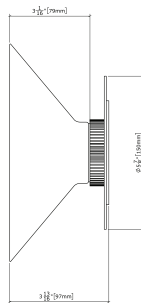

Model Hito Sconce
 Size 120mm
 Ref. # SM.07.647_02
 (metal.wineglass)
 Lamping 6W integrated AC LED module
 3000K, RA80+, 440lm
 Triac/ELV dimmable
 Average Rated Life: 50,000 hours

Model Hito Sconce
 Size 213mm
 Ref. # SM.07.647_03
 (metal.martiniglass)
 Lamping 6W integrated AC LED module
 3000K, RA80+, 440lm
 Triac/ELV dimmable
 Average Rated Life: 50,000 hours