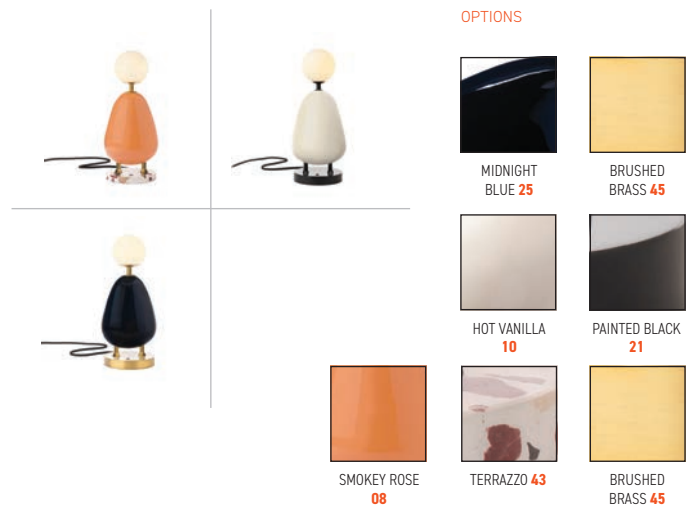

Nancie is distinct, exquisite and magnetic - her presence is sure to light up any room. Nancie's unique shape is complemented by her high-gloss painted resin body and elegant brushed metal details on her neck and legs. Nancie is unconventional and absolutely irresistible.

- Brushed metal neck, legs and base
- Opal glass diffuser
- High gloss painted resin body in variable colours
- Other metal finishes available
- Terrazzo stone base available
- Dimmable LED 2700K