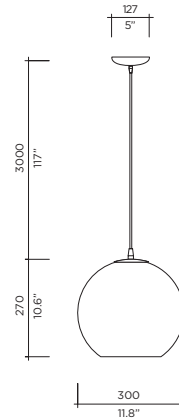

Model Fort Knox Suspension
Size 300
Ref. # SM.07.798__
Lamp E26 / E27 (120V/220V)
1 x 60W max (Incandescent)
1 x 60W equivalent