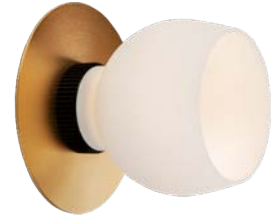

HITO

Designer | VISO Design Studio

WINE

The sconces from our HITO Collection quenches your thirst for design. Each fixture is inspired by the glassware profile for a particular drink: Martinis, Old Fashioned, High Balls, Brandy/ Cognac Bowls, and Wine.

An LED bulb embedded in a black anodized aluminum base gives off a soft glow through the glass shade. Its small footprint makes this an easy and elegant sconce to include in any environment. Cheers to that!

- Available in two finishes
- Integrated LED 3000K
- Wall or ceiling mounted
- Average Rated Life: 50,000 hours
- Triac/ELV dimming
- Dimmable LED 2700K

OPTIONS