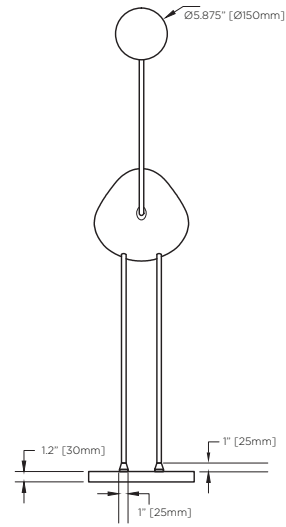

Model **Fred**
Size **1371**
Ref. # **MM.08.720_ _ _ _**
Lamp **1x3W G9 LED**
LED **2700K**

FRED SPECS