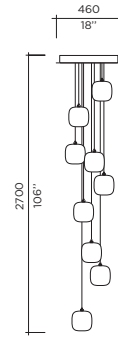

SMOKE 21

Model Size 115
Ref. # 9MM.07.931.__
Lamp G4 Bi-Pin 12v - 120V/220V
9 x 10W (Standard lamp available)
G-4 Bi-Pin LED 2700K
120V/220V - 12V
9 x 2W (optional)