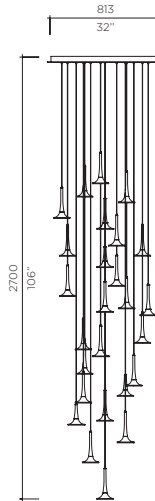

Model **Alo Suspension**
Size 152, 229
Ref. # 26SM.07.350__
26MM.07.350__
Lamping 26 x 1W LED
3000K, 100Lm/ea.