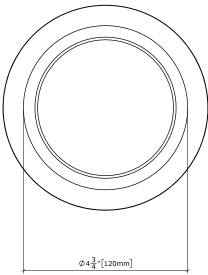

Model Hito Sconce
 Size 120mm
 Ref. # SM.07.647_02
 (metal.wineglass)
 Lamping 6W integrated AC LED module
 3000K, RA80+, 440lm
 Triac/ELV dimmable
 Average Rated Life: 50,000 hours

Model Hito Sconce
 Size 213mm
 Ref. # SM.07.647_03
 (metal.martiniglass)
 Lamping 6W integrated AC LED module
 3000K, RA80+, 440lm
 Triac/ELV dimmable
 Average Rated Life: 50,000 hours