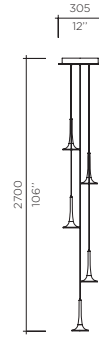

MIRRORED
COPPER **22**

MIRRORED
GOLD **24**

HAIRLINE
BRONZE **45**

Model **Alo Suspension**
 Size 152, 229
 Ref. # SM.07.350__
 MM.07.350__
 Lamping 1 x 1W LED
 3000K, 100Lm/ea.

Model **Alo Suspension**
 Size 152, 229
 Ref. # 3SM.07.350__
 3MM.07.350__
 Lamping 3 x 1W LED
 3000K, 100Lm/ea.

Model **Alo Suspension**
 Size 152, 229
 Ref. # 5SM.07.350__
 5MM.07.350__
 Lamping 5 x 1W LED
 3000K, 100Lm/ea.

Model **Alo Suspension**
 Size 152, 229
 Ref. # 9SM.07.350__
 9MM.07.350__
 Lamping 9 x 1W LED
 3000K, 100Lm/ea.